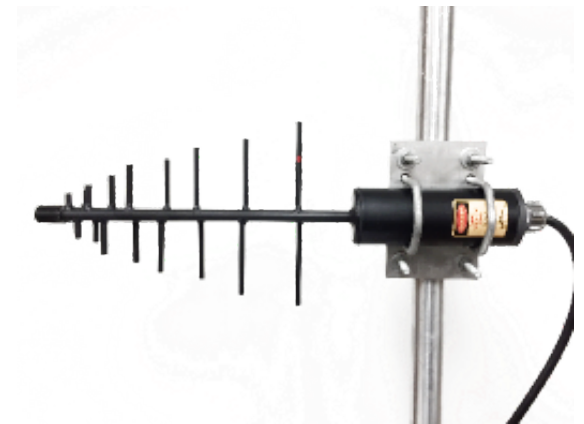

HEAVY DUTY GRADE HDPROWB727-8

HEAVY DUTY WIDE BAND DIRECTIONAL ANTENNA	690 - 2700
Operating Frequency (VSWR \leq 1.5) MHz	
Nominal Gain (dBi)	8
Horizontal Beamwidth (Deg-3dB)	72
Vertical Beamwidth (Deg-3dB)	70
Front To Back Ratio (dB)	20
Power Rating (W)	50
Impedance(Ohms)	50
Length x Width (inches)	20.5" x 8"
Antenna Weight (lbs.)	2
Cross Sectional Area (Max. Ft ²)	0.23
Lateral Thrust at 100mph (lbs.)	5.5
Rated Wind Velocity (mph)	125
Rated Wind Velocity with 1/2" radical (mph)	120

The HDPROWB727-8 is engineered to meet or exceed the requirements of wide band, high gain, professional grade log-periodic directional and is equipped with a standard feedline length of 2' LMR400UF and N-Male connector.

The HDPROWB727-8 provides 8dBi gain and operates effectively across the frequency band 690-2700 MHz with a VSWR of 1.5:1 or less.

All WaveLink Professional Grade antennas are manufactured using high strength 6061-T6 aluminum. The directional elements are welded to the boom completely eliminating misalignment problems. The antenna is also electrically one piece, effectively eliminating intermodulation issues and future performance degradation.

The HDPROWB727-8 is black anodized for appearance and corrosion resistance. Includes mounting bracket WC1005 Mounts on 1"-2 3/8"